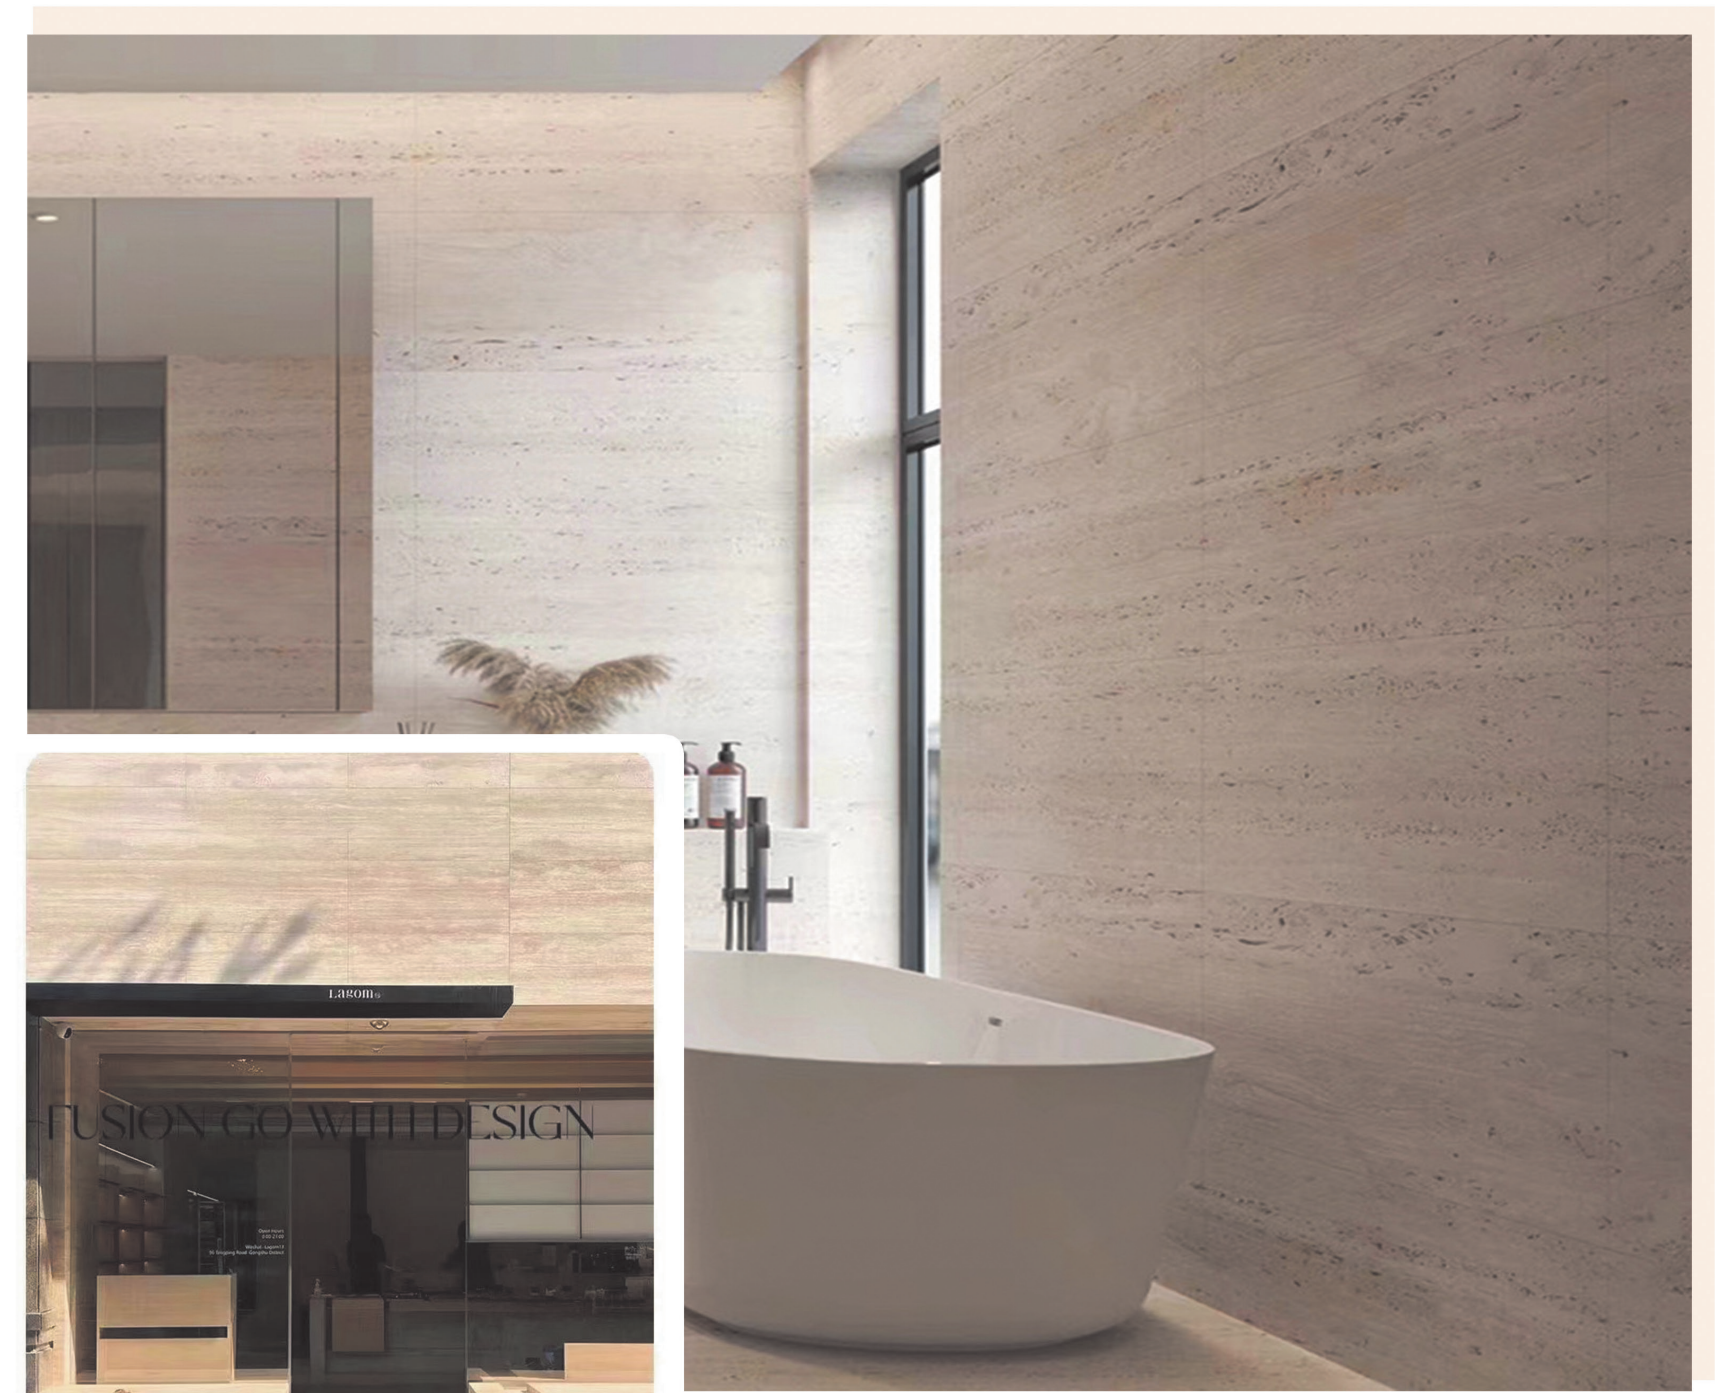

## SIZE

4FT\*2FT

1200\*600MM

FLEXIBLE

DURABLE

RANDOM CUTTING

QUICK INSTALLATION

# SOFT STONE