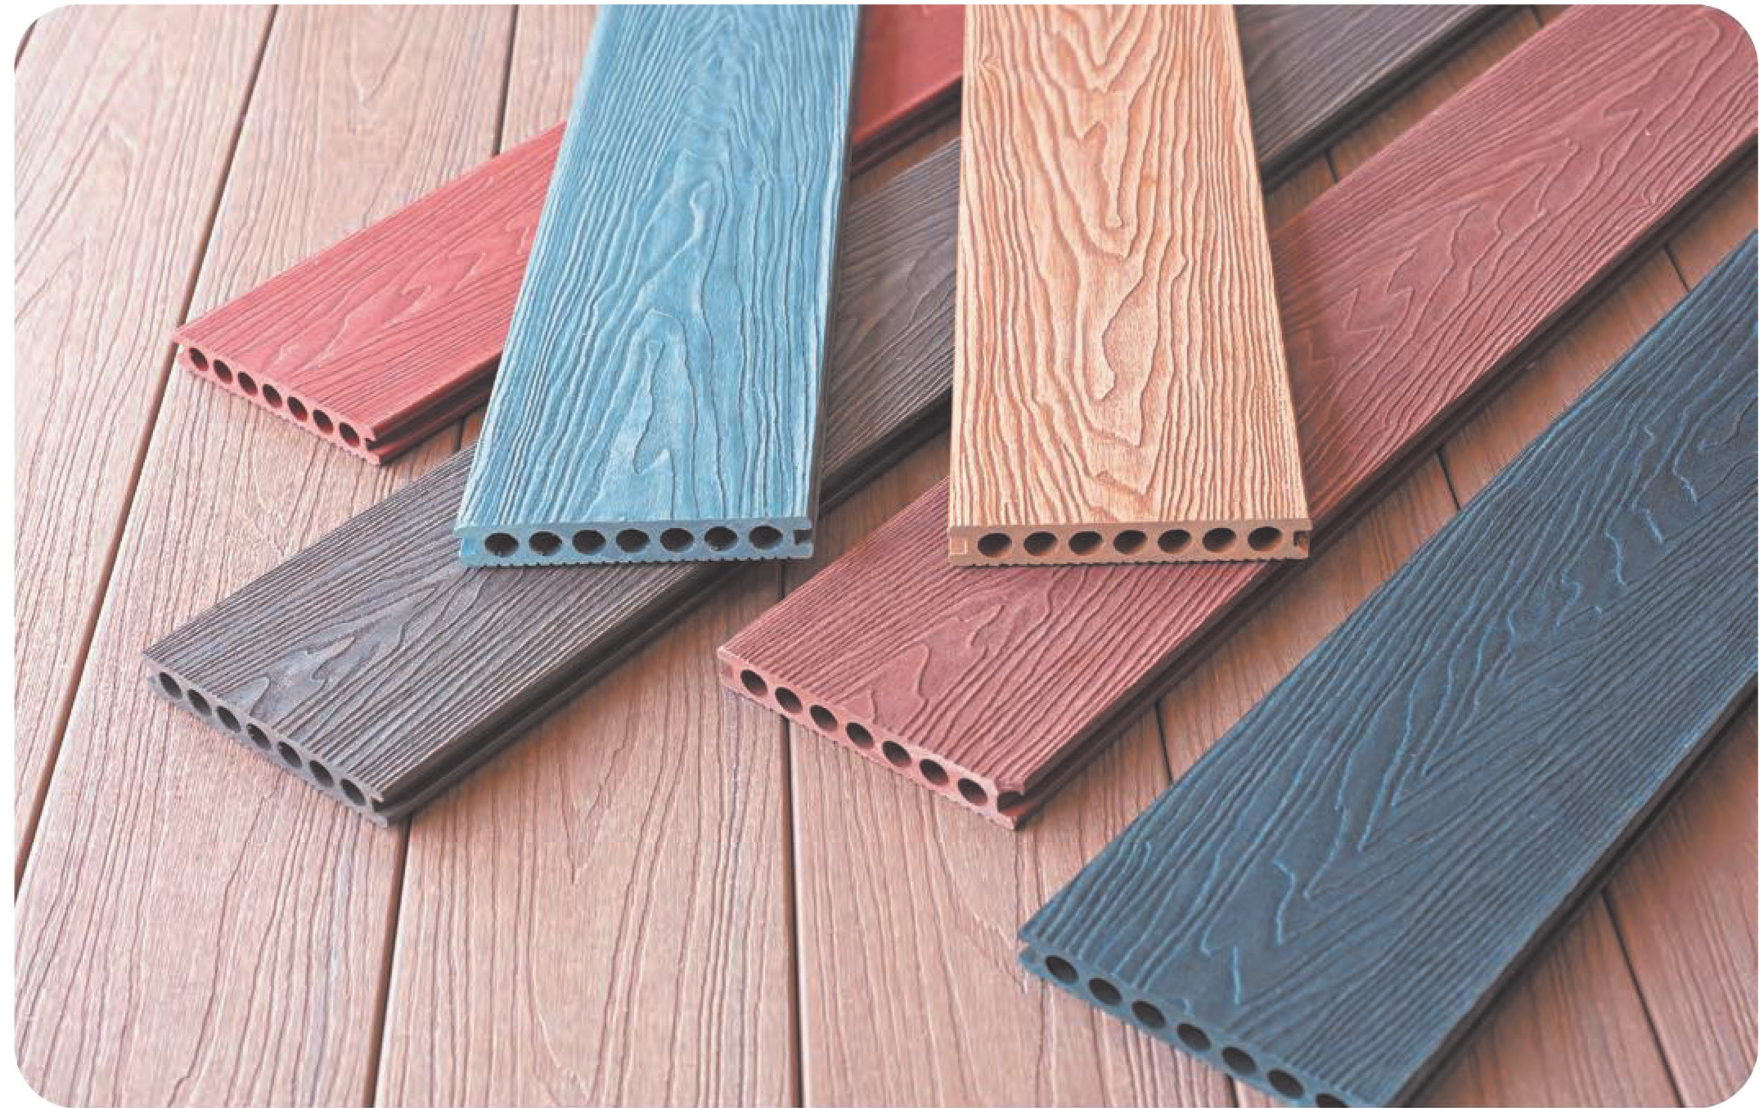

# DOUBLE-SIDED & TWO-COLOR OUTDOOR WPC DECKING