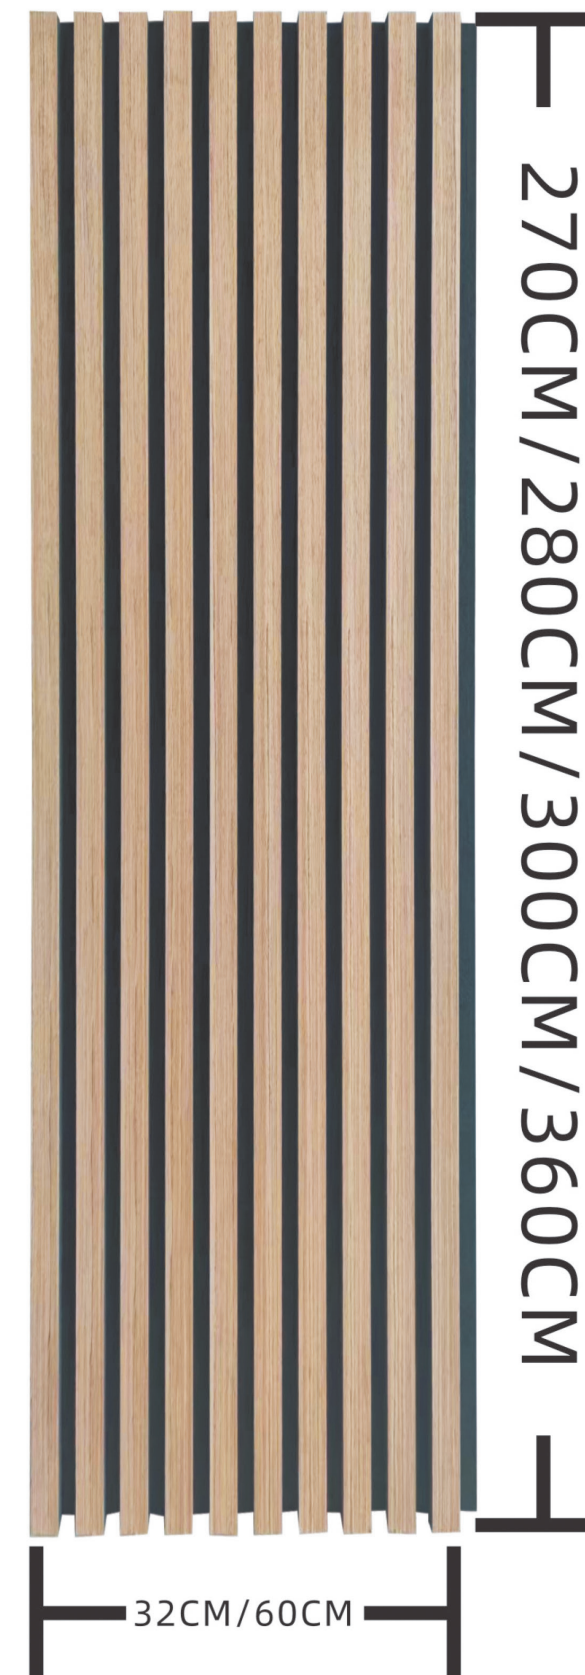

# FIND YOUR PERFECT WALL PANEL

HANDBOOK

---

A living room scene featuring a beige sofa, a lamp, and a wall with vertical wood-grain panels. Four circular insets show different panel patterns: dark wood with black stripes, light wood with black stripes, dark grey with black stripes, and light wood with black stripes.

## SIZE

2700\*600\*22MM  
3600\*320\*22MM